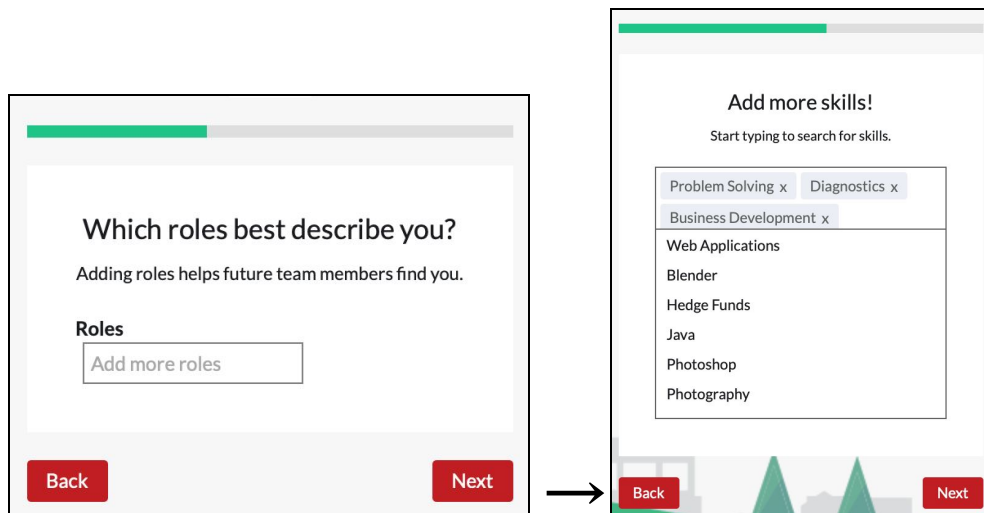

## What Joining StartupTree Looks Like

# What Joining StartupTree Looks Like

Here is what the signup process to StartupTree looks like!

Click **Sign Up** on the top right to start.

Enter your name and create a password.

John	Smith
Email	
Password	
Confirm Password	
By clicking the button below, you agree to StartupTree's <a href="#">terms and conditions</a> .	
<b>Let's get started!</b>	
Already have an account? <a href="#">Log in</a>	

Upload your profile picture, and select your affiliation:

Continue following the prompts to add in roles and skills!

Final steps are to simply add in your bio and what you're looking for joining StartupTree.