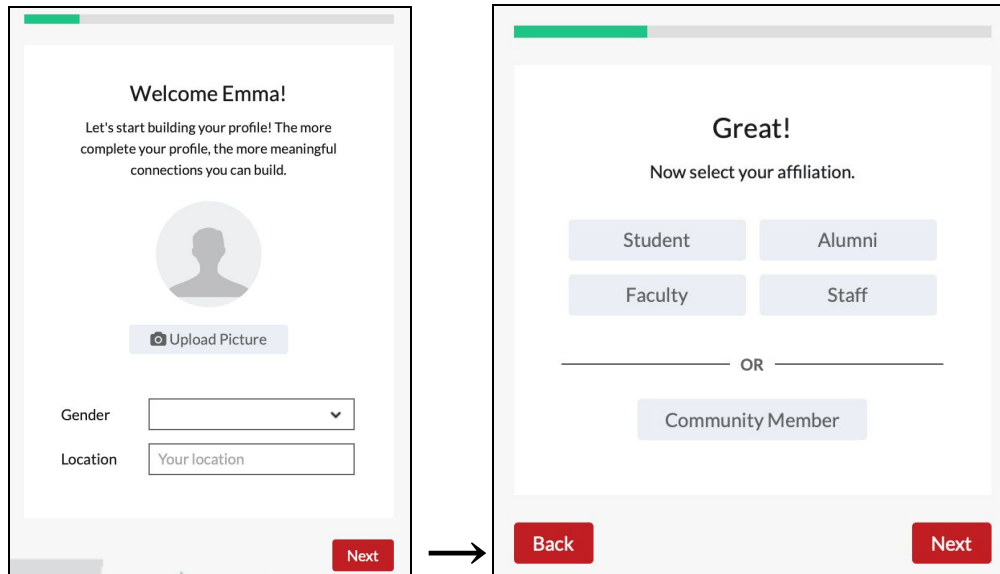

## What Joining StartupTree Looks Like

# What Joining StartupTree Looks Like

Here is what the signup process to StartupTree looks like!

Click **Sign Up** on the top right to start.

Enter your name and create a password.

John	Smith
Email	
Password	
Confirm Password	
By clicking the button below, you agree to StartupTree's <a href="#">terms and conditions</a> .	
<b>Let's get started!</b>	
Already have an account? <a href="#">Log in</a>	

Upload your profile picture, and select your affiliation:

Continue following the prompts to add in roles and skills!

Final steps are to simply add in your bio and what you're looking for joining StartupTree.